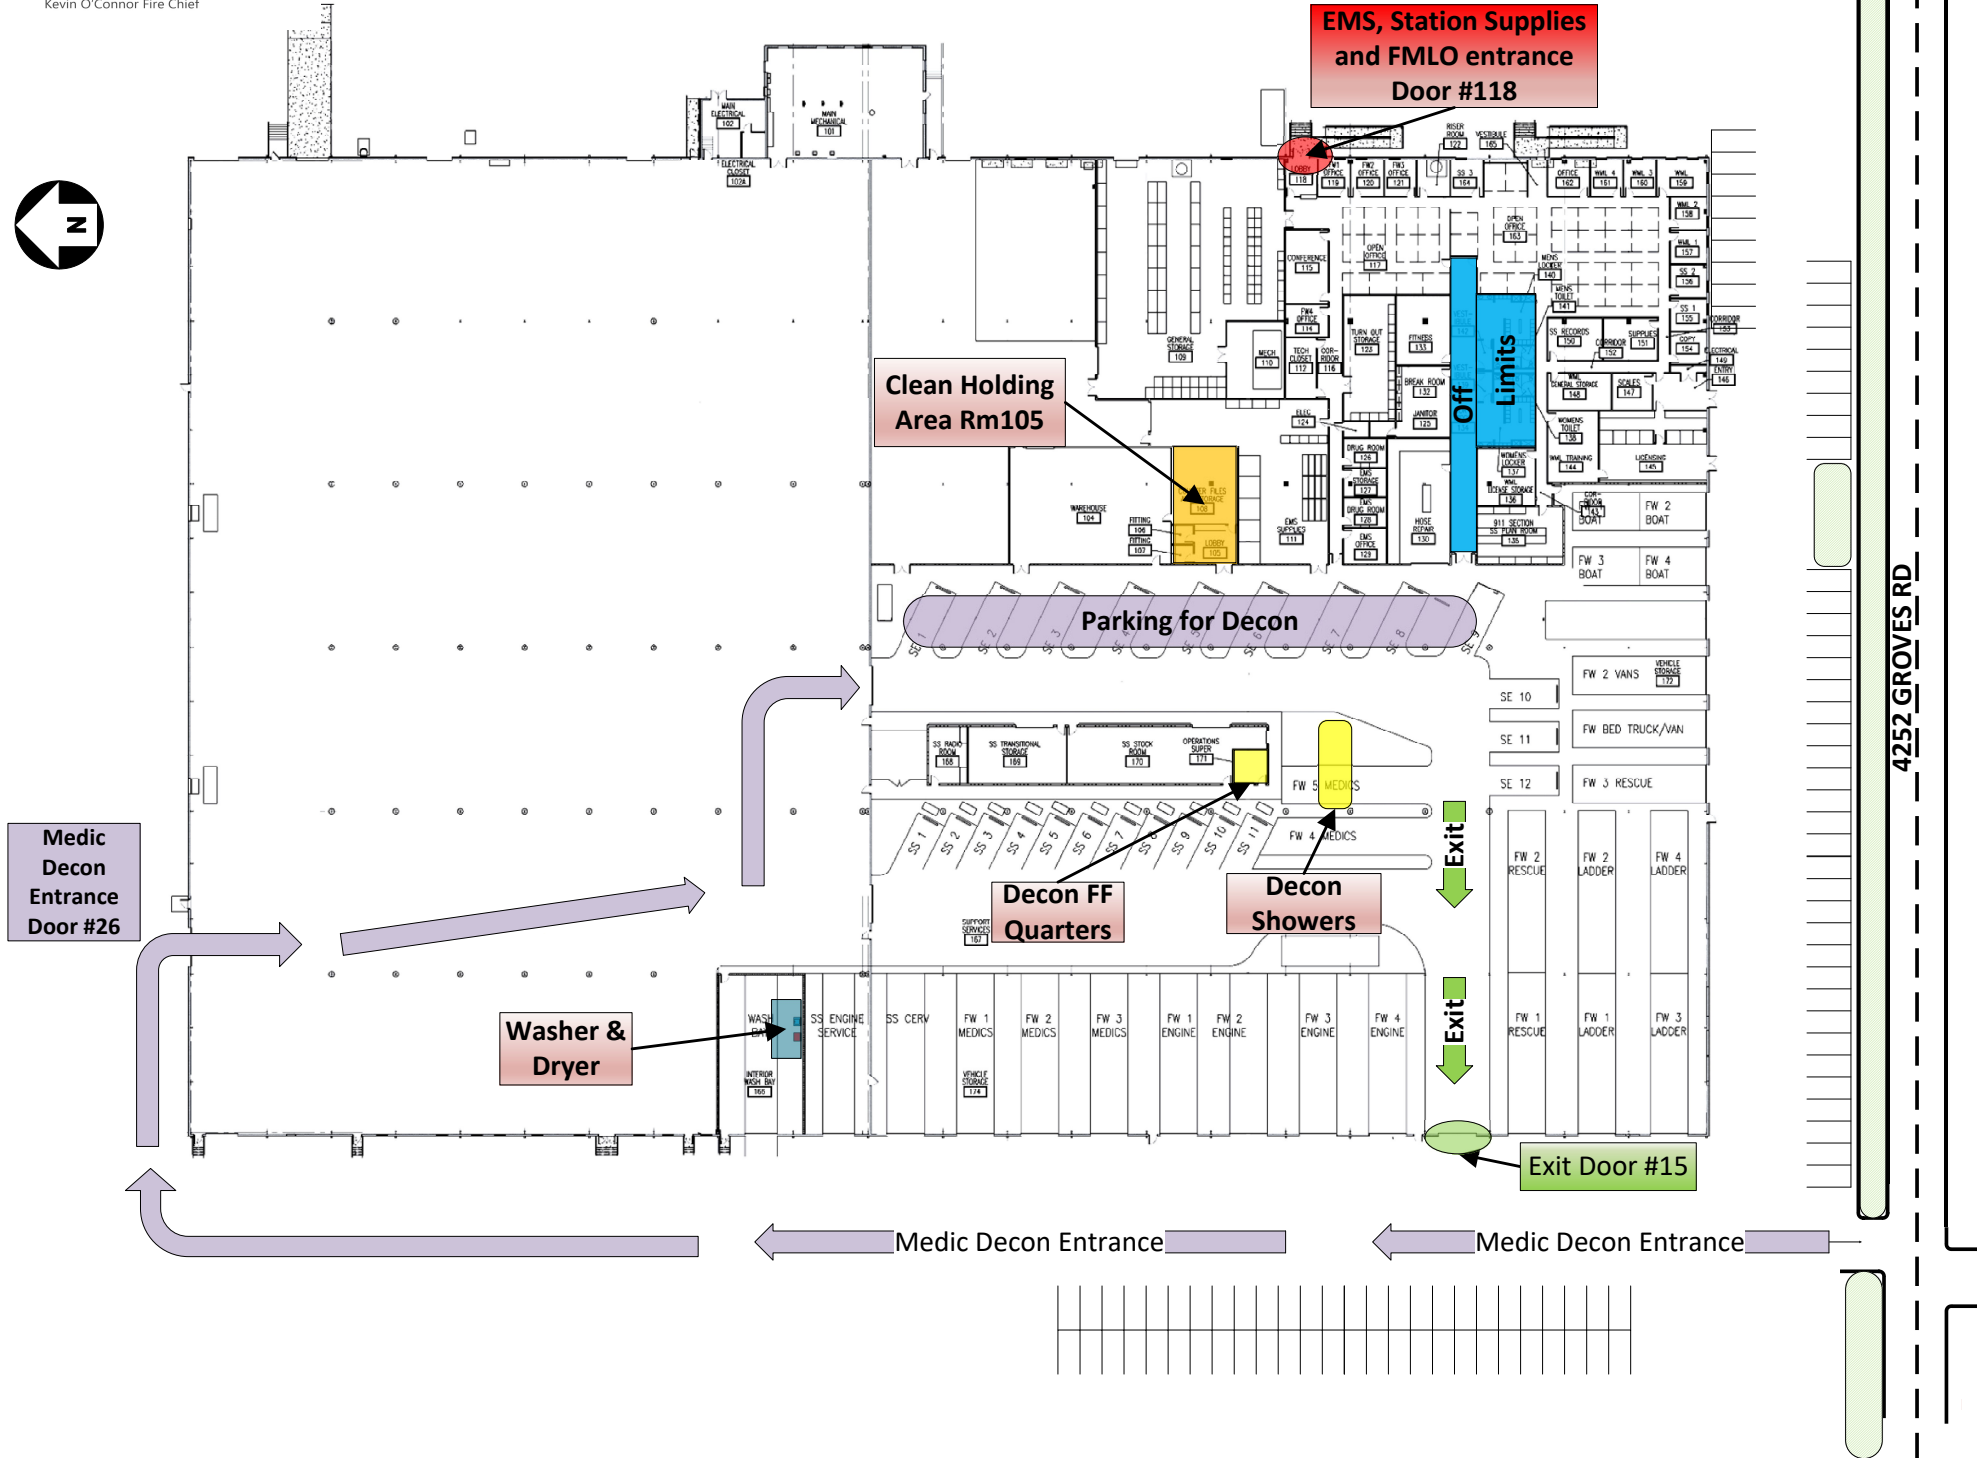

MEDIC DECONTAMINATION MAP

4252 GROVES RD